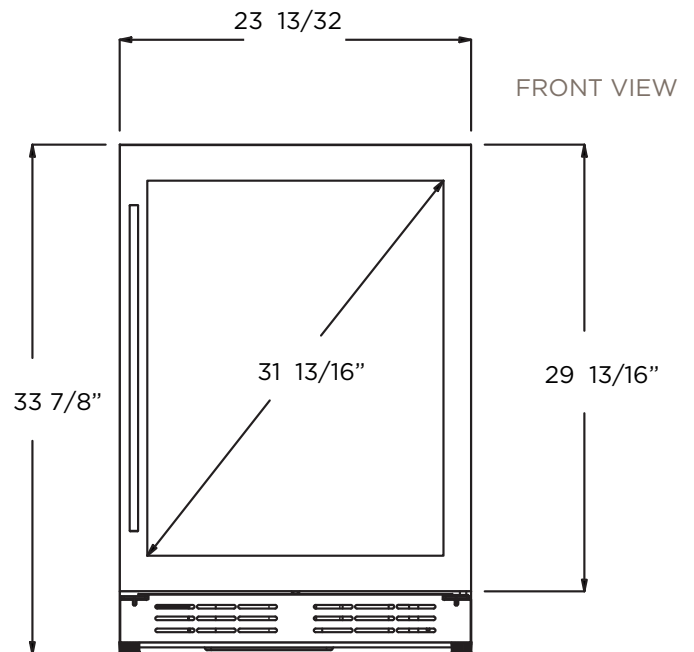

ELICA'S EXCLUSIVE  
PLUS FEATURES

RISERVA - EBS51SS1 creates the dream conditions for your favorite seltzer drinks. This 24" undercabinet refrigerator has the capacity to fit up to 120 cans (12oz). Featuring 3 adjustable slide out Tempered Glass shelves, 304 Stainless Steel

frame with double layered UV resistant glass door and an exclusive concealed hinge design that delivers a more refined appear and tighter fit within cabinetry.

## STORAGE CAPACITY

TOTAL MAX CAPACITY: 120 CANS (12 oz).

\*Do not exceed Max Capacity, avoid product damage and losing warranty validation

# EBS51SS1

Beverage Center | SINGLE DOOR SINGLE ZONE

PRODUCT DESCRIPTION <b>EBS51SS1</b>		ELECTRICAL SPECIFICATIONS	
Width	24"	Compressor Brand	Embraco
Dimensions	23 13/32" W x 33 13/16" H x 23 5/8" D	Min. Circuit Required	15A
Weight	128 lbs	AC Power	110-120V/60HZ
Installation Type	Built-in and Free Standing	Amperage	0.95A
Refrigerant Type	R600a	Plug Type	B
Volume	4.8 cu ft (135L)	<b>OTHER FEATURES</b>	
Total Capacity	> 120 cans (12 oz cans)	Superior Full Extension Racks	
Temperature Range	34 to 65°F	Beverage Shelving made of Tempered Glass	
Sound Level	39 dBA	White LED Lights with 3 level KELVIN shade adjustment	
Door Finish	304 Stainless Steel + Glass	Anti Vibration Technology	
Cabinet Finish	Black	Double Panel Tempered Glass Door, UV coated	
Interior Finish	Black	Sabbath Mode	
Hinge Design	Concealed	Stylish look with tubular handle	
Lighting	3 Level White LED	Carbon Filter Replacement	L00114-1
Shelving	3 Adjustable - Slide Out-Tempered Glass Shelves with Metal front Trim (without rollers)	<b>KITS</b>	
		PRO Handle	KIT0175505
Controls	Capacitive Touch with Display with White Numbers		
<b>DOOR</b>		<b>WARRANTY</b>	
Door Handle	Tubular	2+1 Year Parts and In-Home Labor Warranty. Third year awarded after product registration on <a href="http://www.elica.com">www.elica.com</a>	
Door Glass	Tinted Dual Pane, Low-e Argon-filled		
Reversible Door	Yes		