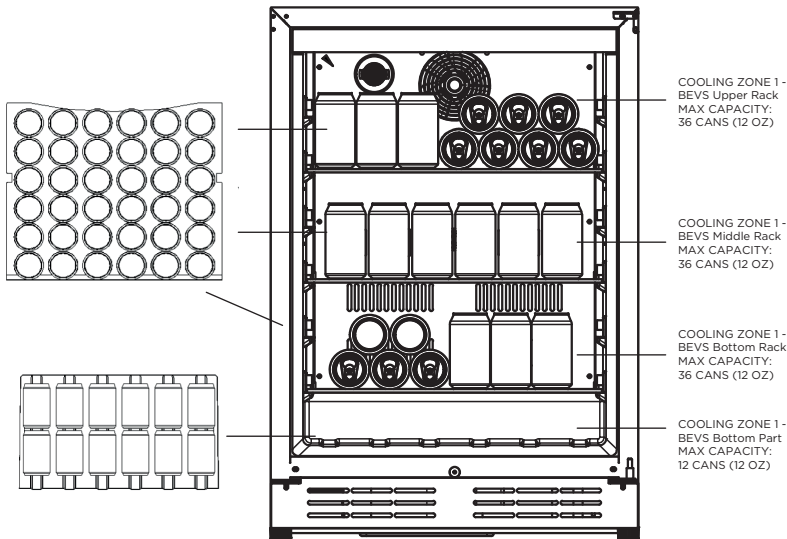

# EBS51SS1

Beverage Center | SINGLE DOOR SINGLE ZONE

EPC  
TECHNOLOGY

QUIET  
OPERATION

ECO - MODE

OPEN DOOR  
ALARM

CON-  
CEALED

HIGH  
EFFICIENCY

ELICA'S EXCLUSIVE  
PLUS FEATURES

RISERVA - EBS51SS1 creates the dream conditions for your favorite seltzer drinks. This 24" undercabinet refrigerator has the capacity to fit up to 120 cans (12oz). Featuring 3 adjustable slide out Tempered Glass shelves, 304 Stainless Steel

## STORAGE CAPACITY

TOTAL MAX CAPACITY: 120 CANS (12 oz).

\*Do not exceed Max Capacity, avoid product damage and losing warranty validation

# EBS51SS1

Beverage Center | SINGLE DOOR SINGLE ZONE

PRODUCT DESCRIPTION <b>EBS51SS1</b>		ELECTRICAL SPECIFICATIONS	
Width	24"	Compressor Brand	Embraco
Dimensions	23 13/32" W x 33 13/16" H x 23 5/8" D	Min. Circuit Required	15A
Weight	128 lbs	AC Power	110-120V/60HZ
Installation Type	Built-in and Free Standing	Amperage	0.95A
Refrigerant Type	R600a	Plug Type	B
Volume	4.8 cu ft (135L)	<b>OTHER FEATURES</b>	
Total Capacity	> 120 cans (12 oz cans)	Superior Full Extension Racks	
Temperature Range	34 to 65°F	Beverage Shelving made of Tempered Glass	
Sound Level	39 dBA	White LED Lights with 3 level KELVIN shade adjustment	
Door Finish	304 Stainless Steel + Glass	Anti Vibration Technology	
Cabinet Finish	Black	Double Panel Tempered Glass Door, UV coated	
Interior Finish	Black	Sabbath Mode	
Hinge Design	Concealed	Stylish look with tubular handle	
Lighting	3 Level White LED	Carbon Filter Replacement	L00114-1
Shelving	3 Adjustable - Slide Out-Tempered Glass Shelves with Metal front Trim (without rollers)	<b>KITS</b>	
		PRO Handle	KIT0175505
Controls	Capacitive Touch with Display with White Numbers		
<b>DOOR</b>		<b>WARRANTY</b>	
Door Handle	Tubular	2+1 Year Parts and In-Home Labor Warranty. Third year awarded after product registration on <a href="http://www.elica.com">www.elica.com</a>	
Door Glass	Tinted Dual Pane, Low-e Argon-filled		
Reversible Door	Yes		