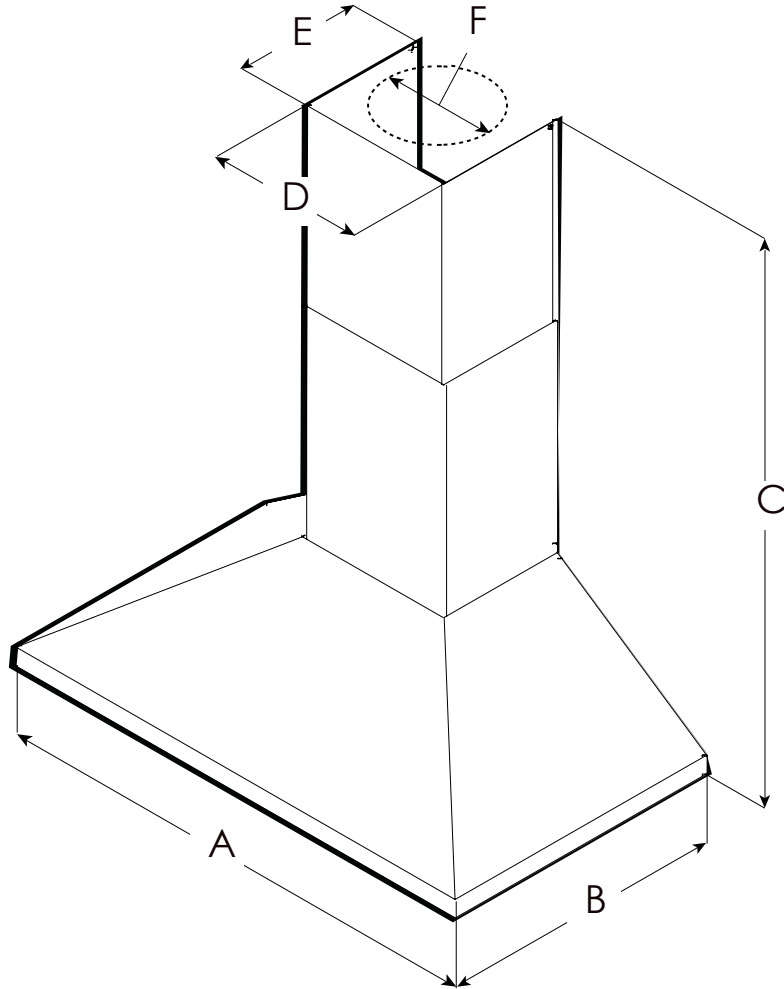

# LEONE

ELN630S2

ELN136S2

ELN142S2

ELN148SS

	ELN630S2	ELN136S2	ELN142S2	ELN148SS
A	30" (76.2 cm)	36" (91.4 cm)	42" (106.7 cm)	48" (121.9 cm)
B	24" (61 cm)			
C	Max: 47 5/8" (120.9 cm) Min: 30" (76.2 cm)			
D	13 2/16" (33.2 cm)			
E	10 5/8" (27 cm)			
F	8" (20.3 cm)			