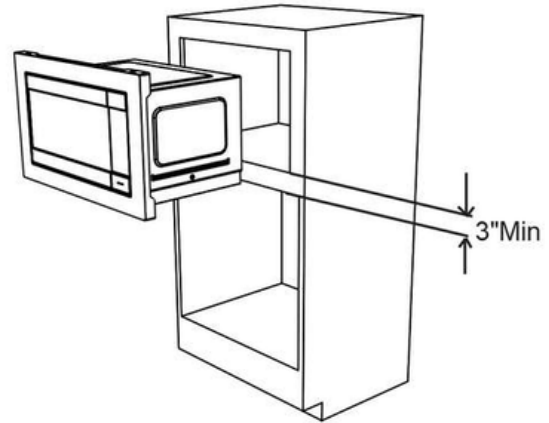

Exterior

Door Swing	Side-Swing Door
------------	-----------------

Dimensions and Volume

Height	12 7/8"
Width	21 3/4"
Depth	20 5/8"
Microwave Interior Height	10 1/4"
Microwave Interior Width	15 1/2"
Microwave Interior Depth	16 1/4"
Microwave Capacity	1.5 Cu. Ft.

Installation

Power Supply Connection Location	Top Left
----------------------------------	----------

Safety Certifications and Approvals

UL Listed	Yes
cUL Listed	Yes

Installation Diagram

CABINET OR WALL CUTOUT

Height (A)	
Minimum	17-1/64" (432 mm)
Maximum	17-1/4" (438 mm)
Width (B)	
Minimum	24-49/64" (629 mm)
Maximum	25" (635 mm)
Depth (C)	23-1/2" (597 mm)
Minimum	Min.depth with receptacle outside cutout – 22" (559 mm)
	Min.depth with receptacle inside cutout – 23-1/2"(597 mm)