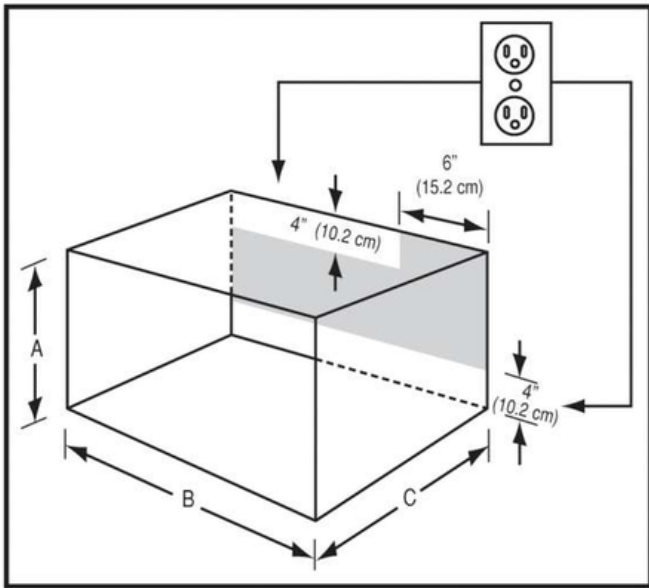

Exterior

Door Swing	Side-Swing Door
------------	-----------------

Dimensions and Volume

Height	12 7/8"
Width	21 3/4"
Depth	20 5/8"
Microwave Interior Height	10 1/4"
Microwave Interior Width	15 1/2"
Microwave Interior Depth	16 1/4"
Microwave Capacity	1.5 Cu. Ft.

Installation

Power Supply Connection Location	Top Left
----------------------------------	----------

Safety Certifications and Approvals

UL Listed	Yes
cUL Listed	Yes

Installation Diagram

CABINET OR WALL CUTOUT

Height (A)	
Minimum	17-1/64" (432 mm)
Maximum	17-1/4" (438 mm)
Width (B)	
Minimum	24-49/64" (629 mm)
Maximum	25" (635 mm)
Depth (C)	23-1/2" (597 mm)
Minimum	Min.depth with receptacle outside cutout – 22" (559 mm)
	Min.depth with receptacle inside cutout – 23-1/2"(597 mm)