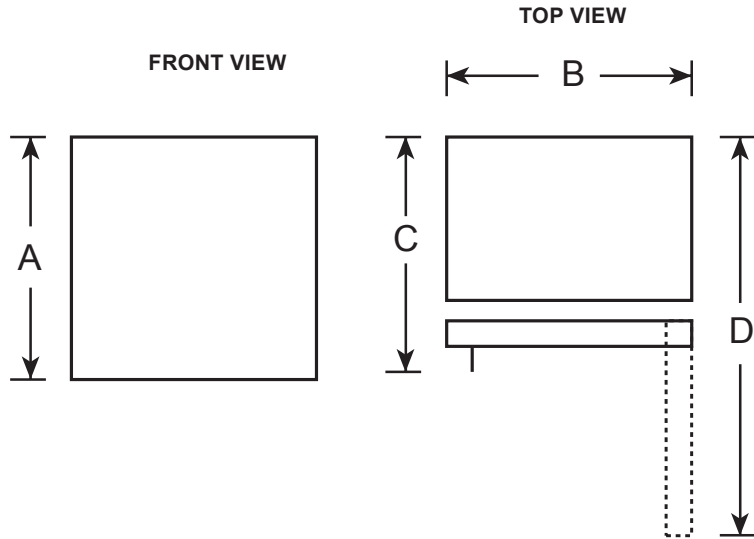

PVS06BSP/BP

GE Profile™ Beverage Center

DIMENSIONS AND INSTALLATION INFORMATION (IN INCHES)

OVERALL DIMENSIONS	Height (in.) A	33-3/4
	Width (in.) B	23-2/5
	Depth with handle (in.) C	25
	Depth with door open 90° (in.) D	45-1/4
AIR CLEARANCES	Each side (in.)	0
	Top (in.)	0
	Back (in.)	0

FEATURES AND BENEFITS

Total Capacity: 5.1 Cu. Ft.

Capacity: 155 Cans/52 Bottles

ADA Compliant: Yes

Energy Star: No

BI capable: Yes

Door Type: Glass

Reversible Door: No

Handle: Yes

Shelf Type: Wood/Glass

Smart Capable: No

Freezer: No

Control Type: Digital Temperature Controls

Internal Lighting: LED

Triple Pane Glass Door: The triple pane glass door improves temperature stability, reduces condensation and enhances energy efficiency compared to a double pane glass door.