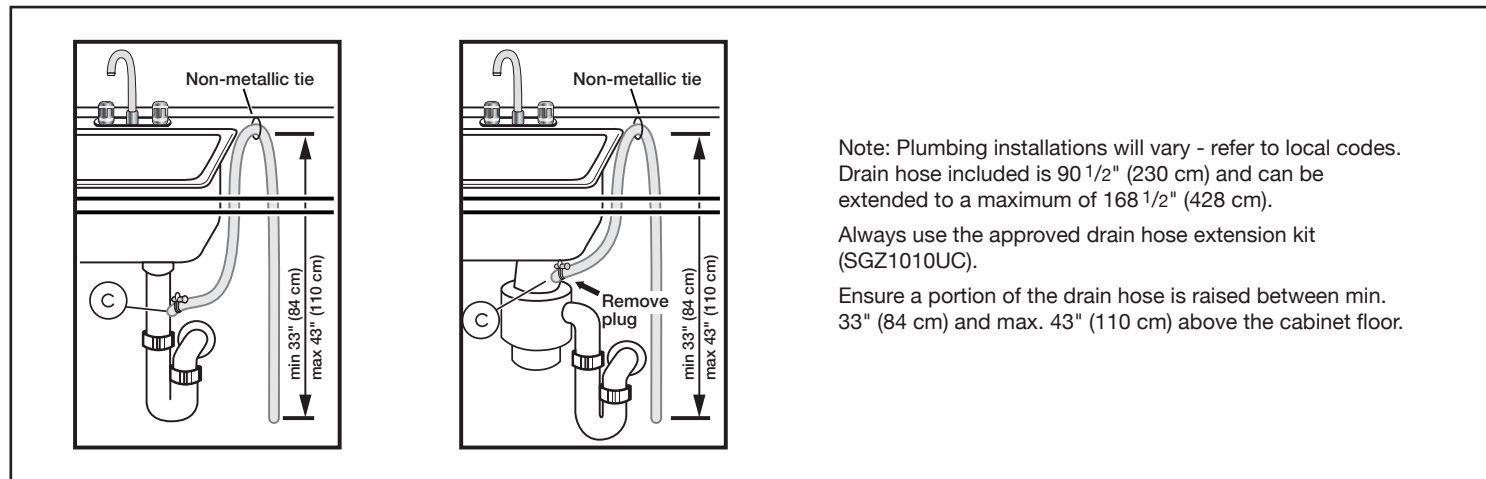

Notes: All height, width and depth dimensions are shown in inches. BSH reserves the absolute and unrestricted right to change product materials and specifications, at any time, without notice. Consult the product's installation instructions for final dimensional data and other details prior to making cutout.

24" Bar Handle Dishwasher

100 Series Premium – Stainless Steel SHE5AE75N

BOSCH

Invented for life

Installation Details

Accessories: To purchase Bosch accessories, cleaners & parts please visit www.bosch-home.com/us/store or call 1-800-944-2904 (Mon to Fri 5 am to 6 pm PST, Sat 6 am to 3 pm PST).