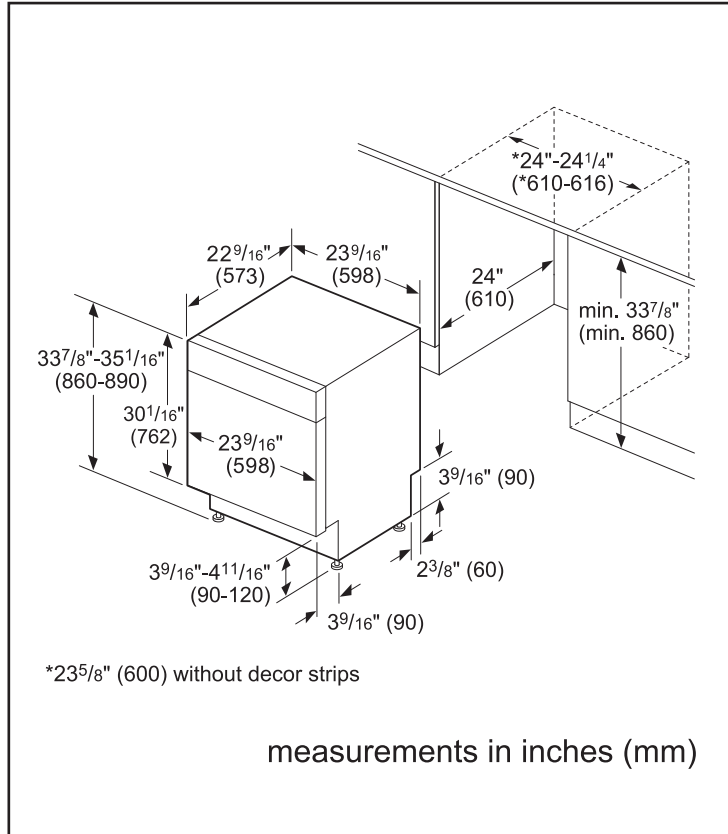

24" Bar Handle Dishwasher

100 Series Premium – White SHX5AEM2N

Installation Details

Accessories: To purchase Bosch accessories, cleaners & parts please visit www.bosch-home.com/us/store or call 1-800-944-2904 (Mon to Fri 5 am to 6 pm PST, Sat 6 am to 3 pm PST).

Notes: All height, width and depth dimensions are shown in inches. BSH reserves the absolute and unrestricted right to change product materials and specifications, at any time, without notice. Consult the product's installation instructions for final dimensional data and other details prior to making cutout.

Warranties: Please see Use & Care manual or Bosch website for statement of limited warranty.

For more information on our entire line of products, go to www.bosch-home.com/us or call 1-800-944-2904

© BSH Home Appliances Corporation. All rights reserved. Bosch is a registered trademark of Robert Bosch GmbH.