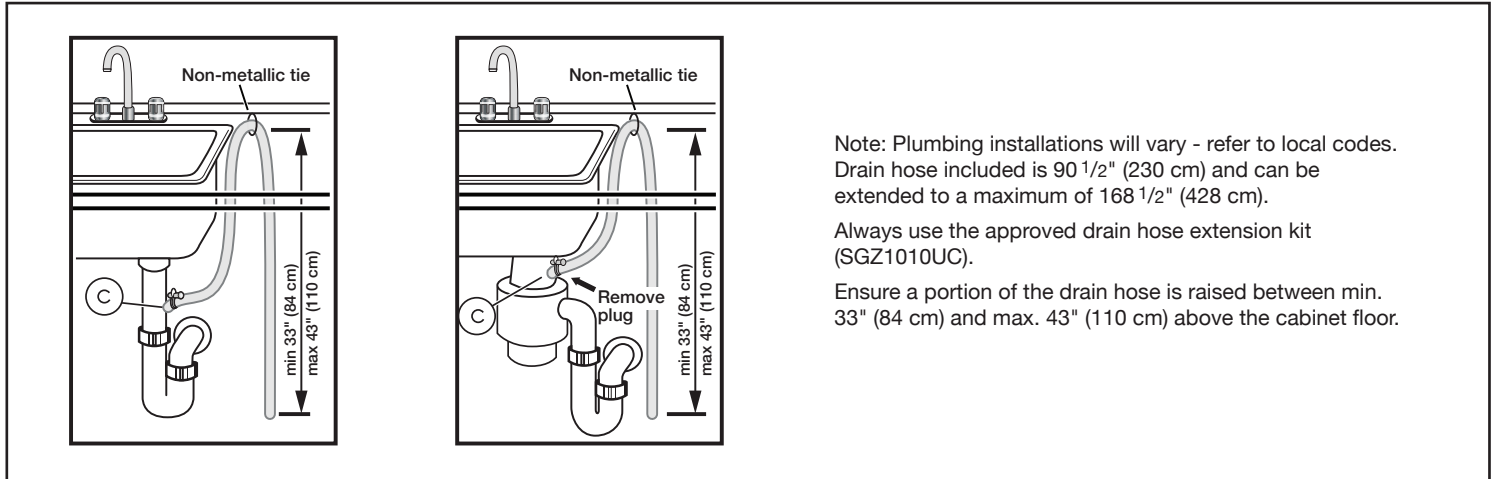

Notes: All height, width and depth dimensions are shown in inches. BSH reserves the absolute and unrestricted right to change product materials and specifications, at any time, without notice. Consult the product's installation instructions for final dimensional data and other details prior to making cutout.

24" Bar Handle Dishwasher

100 Series Premium – White SHX5AEM2N

BOSCH

Invented for life

Installation Details

Accessories: To purchase Bosch accessories, cleaners & parts please visit www.bosch-home.com/us/store or call 1-800-944-2904 (Mon to Fri 5 am to 6 pm PST, Sat 6 am to 3 pm PST).