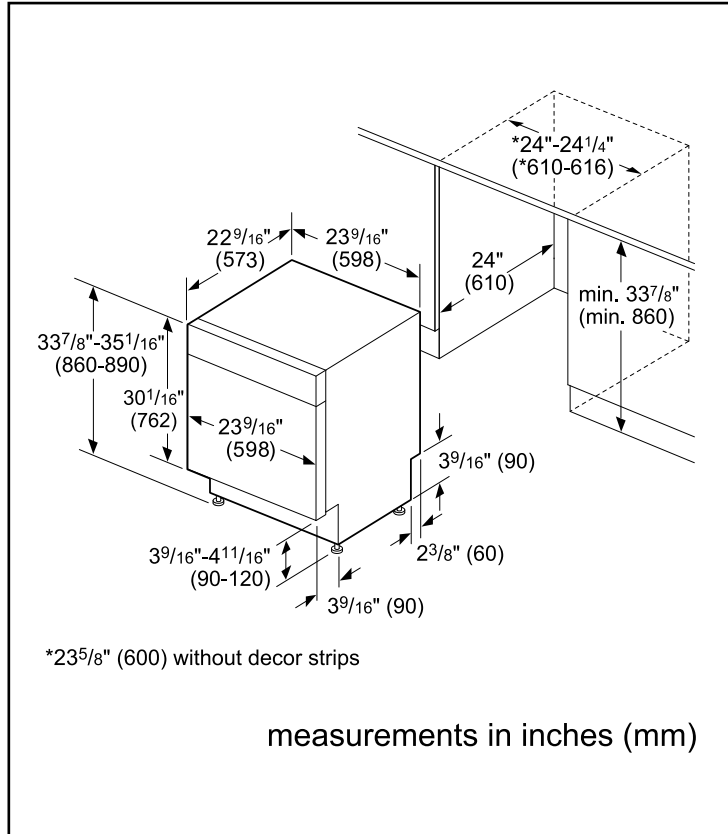

24" Bar Handle Dishwasher

100 Series Premium – Black Stainless Steel SHX5AEM4N

Installation Details

Accessories: To purchase Bosch accessories, cleaners & parts please visit www.bosch-home.com/us/store or call 1-800-944-2904 (Mon to Fri 5 am to 6 pm PST, Sat 6 am to 3 pm PST).

Notes: All height, width and depth dimensions are shown in inches. BSH reserves the absolute and unrestricted right to change product materials and specifications, at any time, without notice. Consult the product's installation instructions for final dimensional data and other details prior to making cutout.

Warranties: Please see Use & Care manual or Bosch website for statement of limited warranty.

For more information on our entire line of products, go to www.bosch-home.com/us or call 1-800-944-2904

© BSH Home Appliances Corporation. All rights reserved. Bosch is a registered trademark of Robert Bosch GmbH.