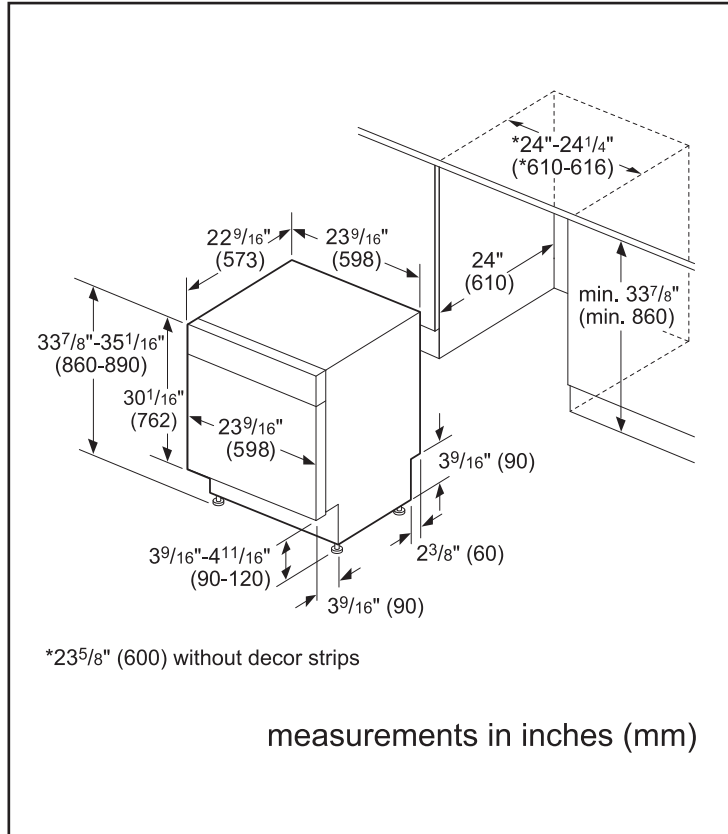

24" Bar Handle Dishwasher

100 Series Premium – Black SHX5AEM6N

Installation Details

Accessories: To purchase Bosch accessories, cleaners & parts please visit www.bosch-home.com/us/store or call 1-800-944-2904 (Mon to Fri 5 am to 6 pm PST, Sat 6 am to 3 pm PST).

Notes: All height, width and depth dimensions are shown in inches. BSH reserves the absolute and unrestricted right to change product materials and specifications, at any time, without notice. Consult the product's installation instructions for final dimensional data and other details prior to making cutout.

Warranties: Please see Use & Care manual or Bosch website for statement of limited warranty.

For more information on our entire line of products, go to www.bosch-home.com/us or call 1-800-944-2904

© BSH Home Appliances Corporation. All rights reserved. Bosch is a registered trademark of Robert Bosch GmbH.